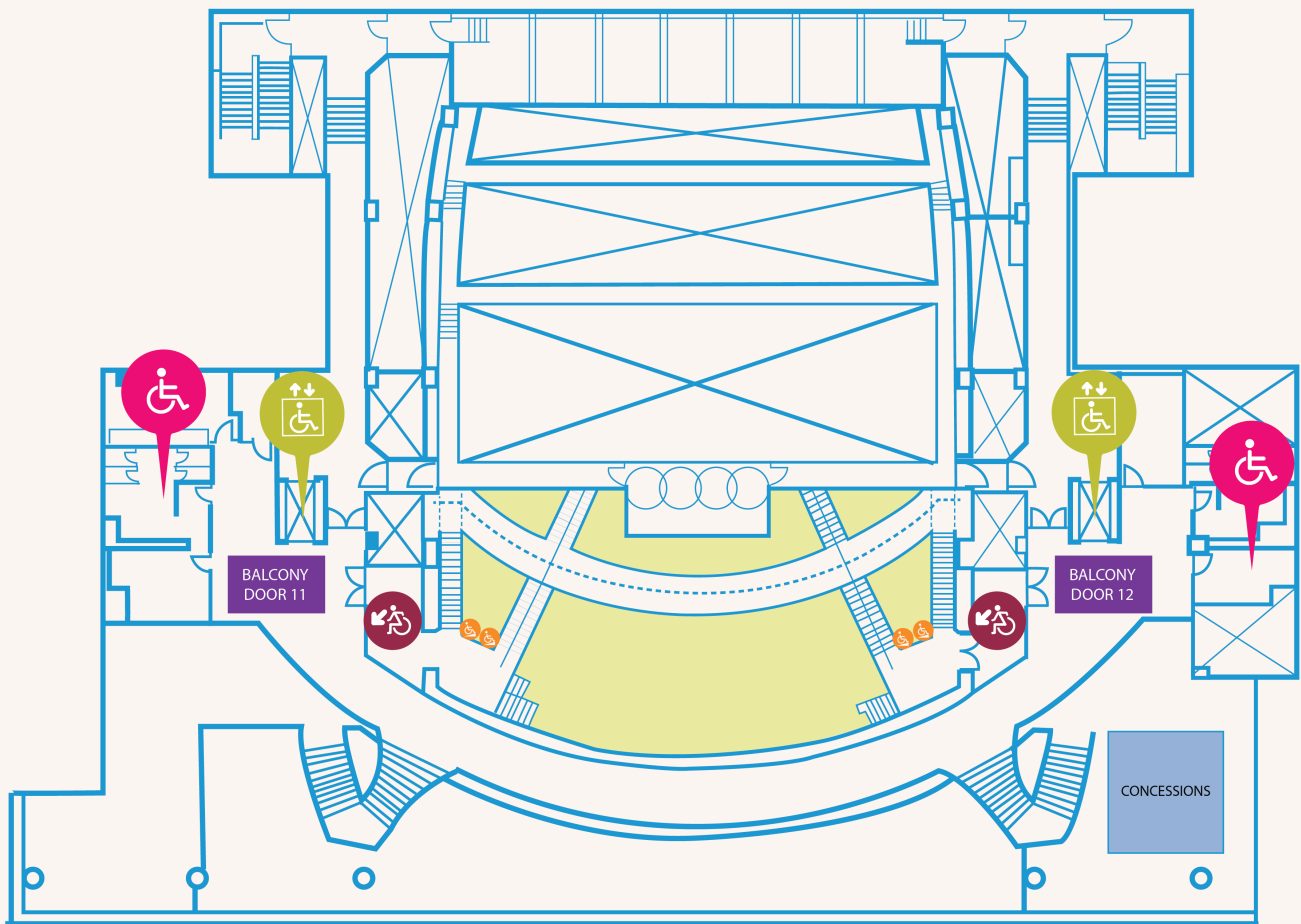

SAMSUNG PERFORMING ARTS THEATER ACCESSIBILITY MAP LEVEL 5

LEGEND

NEAREST EXIT

WHEELCHAIR SPOTS

ELEVATOR

RESTROOM

SAMSUNG PERFORMING ARTS THEATER ACCESSIBILITY MAP LEVEL 6 / 7

LEGEND

NEAREST EXIT

WHEELCHAIR SPOTS

ELEVATOR

RESTROOM

SAMSUNG PERFORMING ARTS THEATER

ACCESSIBILITY MAP

LEVEL 8 / 9 - BALCONY

LEGEND

-  NEAREST EXIT
-  WHEELCHAIR SPOTS
-  ELEVATOR
-  RESTROOM