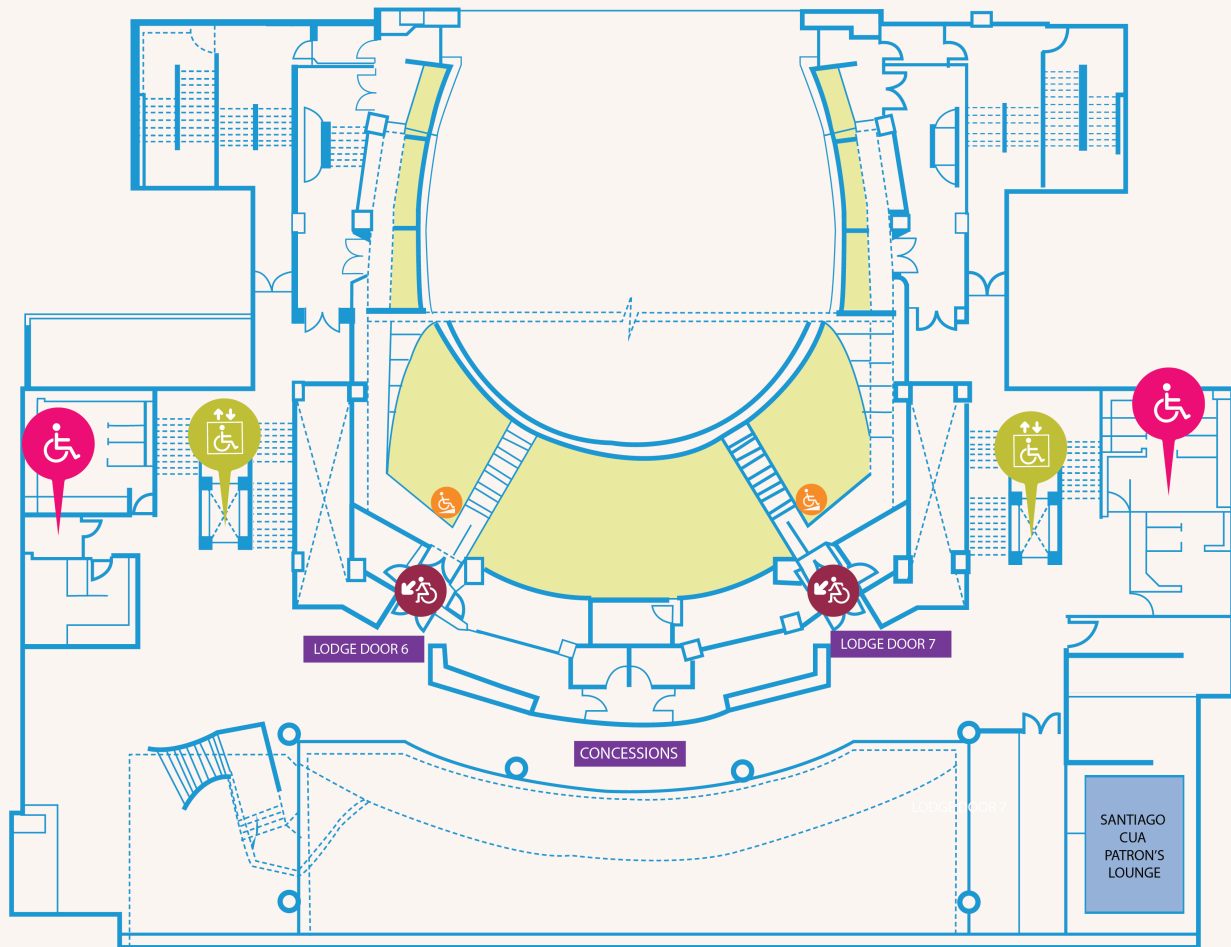

SAMSUNG PERFORMING ARTS THEATER ACCESSIBILITY MAP LEVEL 5

LEGEND

NEAREST EXIT

WHEELCHAIR SPOTS

ELEVATOR

RESTROOM

SAMSUNG PERFORMING ARTS THEATER ACCESSIBILITY MAP LEVEL 6 / 7

LEGEND

NEAREST EXIT

WHEELCHAIR SPOTS

ELEVATOR

RESTROOM

SAMSUNG PERFORMING ARTS THEATER

ACCESSIBILITY MAP

LEVEL 8 / 9 - BALCONY

LEGEND

-  NEAREST EXIT
-  WHEELCHAIR SPOTS
-  ELEVATOR
-  RESTROOM