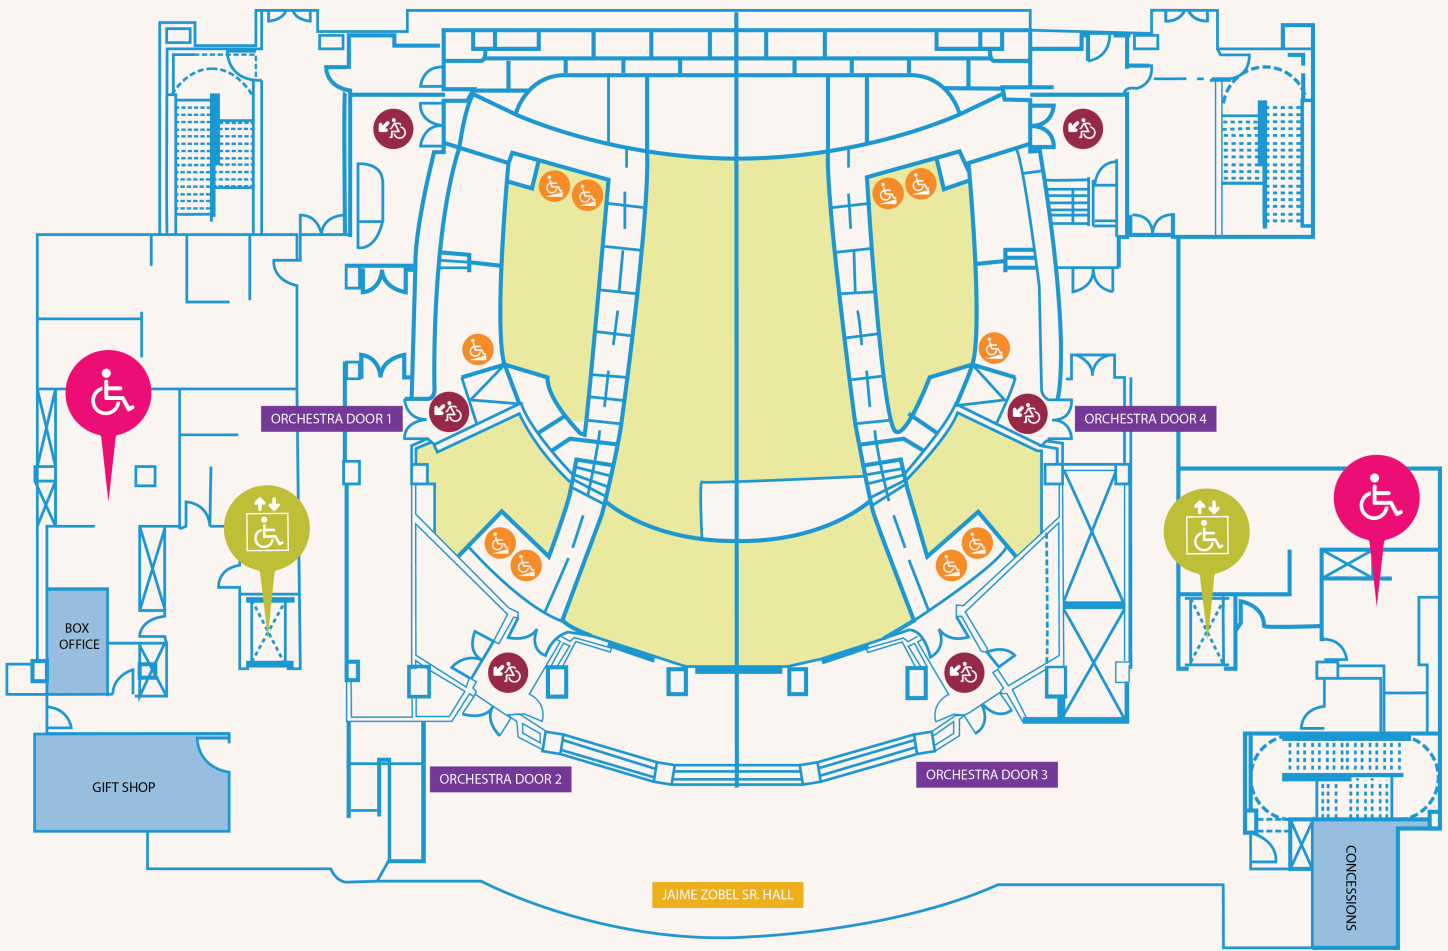

SAMSUNG PERFORMING ARTS THEATER ACCESSIBILITY MAP LEVEL 5

LEGEND

NEAREST EXIT

WHEELCHAIR SPOTS

ELEVATOR

RESTROOM

SAMSUNG PERFORMING ARTS THEATER ACCESSIBILITY MAP LEVEL 6 / 7

LEGEND

NEAREST EXIT

WHEELCHAIR SPOTS

ELEVATOR

RESTROOM

SAMSUNG PERFORMING ARTS THEATER

ACCESSIBILITY MAP

LEVEL 8 / 9 - BALCONY

LEGEND

-  NEAREST EXIT
-  WHEELCHAIR SPOTS
-  ELEVATOR
-  RESTROOM